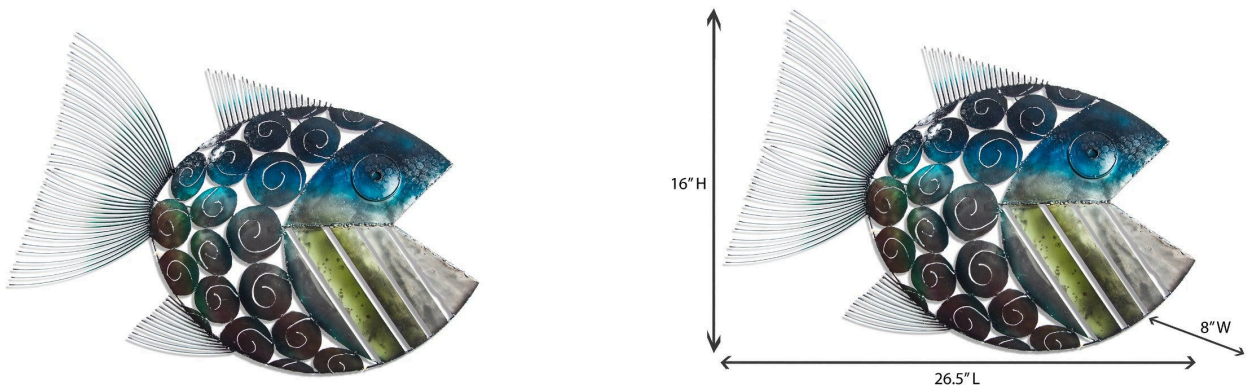

IBOLILI

Open Mouth Fish Wall Sculpture - Right

SKU#: D974R

Product Images

Short Description

- Made of Recycled Metal, Wire
- Dimensions: 26"L 8"H
- Wipe with damp cloth
- Ship Via: UPS / Fed Ex
- Imported

Description