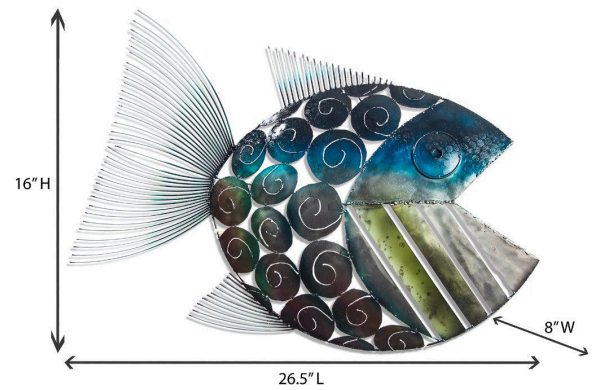

IBOLILI

Open Mouth Fish Wall Sculpture - Right

SKU#: D974R

Product Images

Short Description

- Made of Recycled Metal, Wire
- Dimensions: 26"L 8"H
- Wipe with damp cloth
- Ship Via: UPS / Fed Ex
- Imported

Description