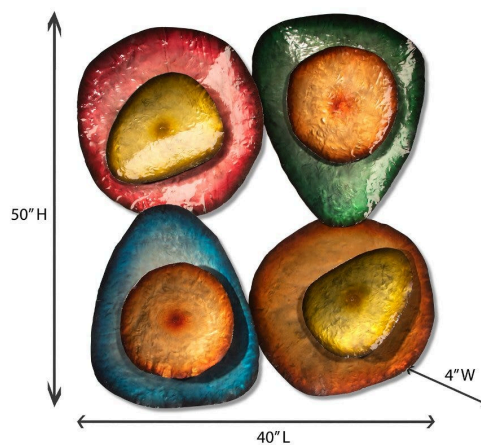

Big Bowl Wall Sculpture

SKU#: D976

Product Images

Short Description

- Made of Recycled Metal, Wire
- Dimensions: 50"L 40"H 4"W
- Wipe with damp cloth
- Ship Via: Motor Freight
- Imported

Description

- Made of Recycled Metal and Wire
- Wipe with damp cloth
- Imported