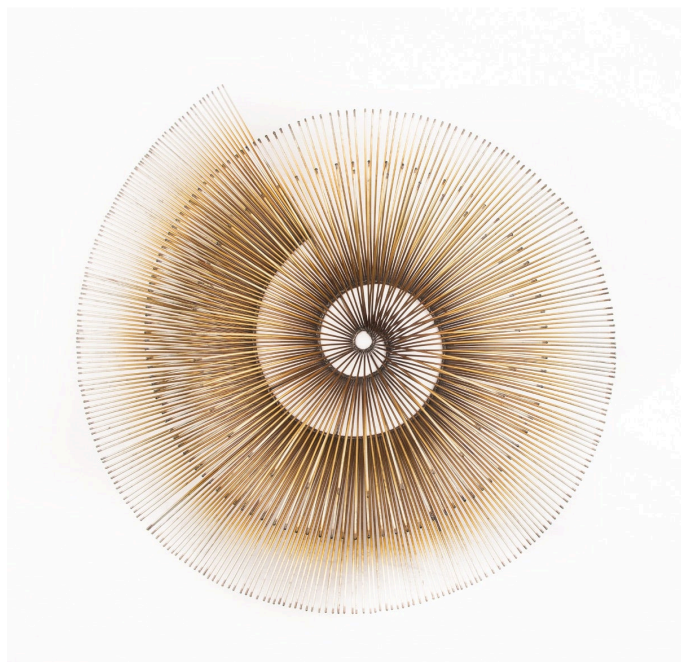

Mushroom Wall Decor, Set of 3

SKU#: D978

Product Images

Short Description

- Made of Recycled Metal, Wire
- Dimensions: 29"D 6.5"W - 25"D 6.5"W
- Wipe with damp cloth
- Ship Via: Motor Freight
- Imported

Description

- Made of Recycled Metal and Wire
- Wipe with damp cloth
- Imported