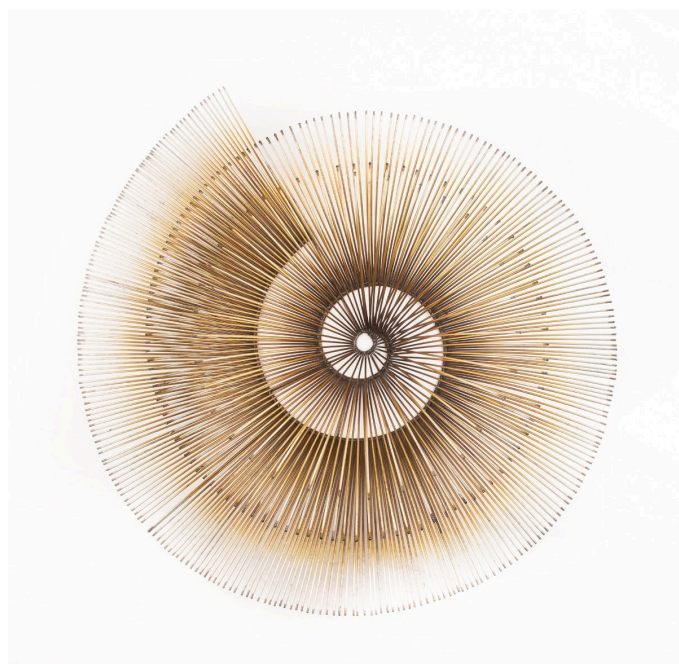

Mushroom Wall Decor, Set of 3

SKU#: D978

Product Images

Short Description

- Made of Recycled Metal, Wire
- Dimensions: 29"D 6.5"W - 25"D 6.5"W
- Wipe with damp cloth
- Ship Via: Motor Freight
- Imported

Description

- Made of Recycled Metal and Wire
- Wipe with damp cloth
- Imported