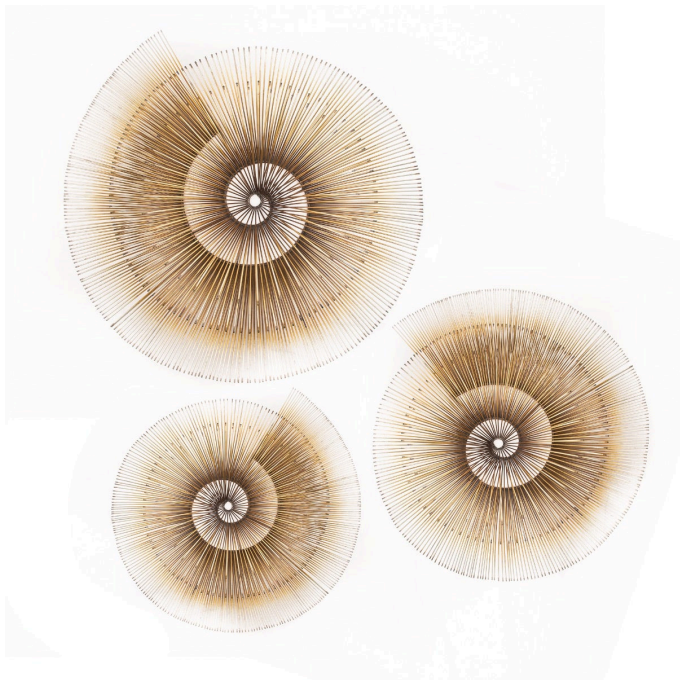

Mushroom Wall Decor, Set of 3

SKU#: D978

Product Images

Short Description

- Made of Recycled Metal, Wire
- Dimensions: 29"D 6.5"W - 25"D 6.5"W
- Wipe with damp cloth
- Ship Via: Motor Freight
- Imported

Description