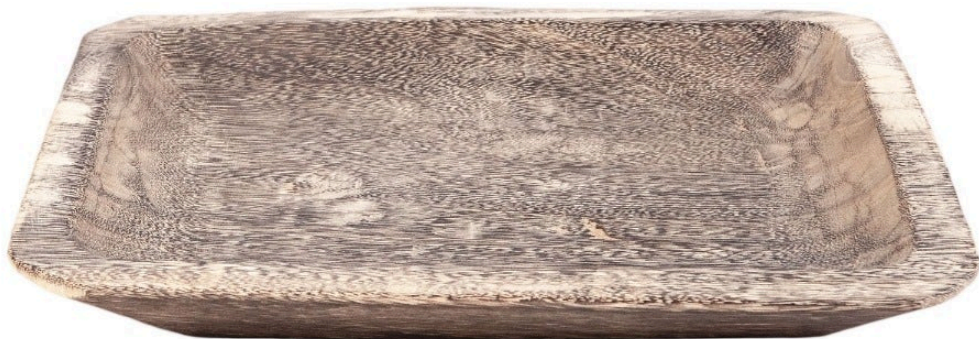

Greystone Tray - Small

SKU#: B954GS

Product Images

Short Description

- Made of Suar Wood
- Dimensions: 13.75"L 9.75"W 2"H
- Wipe with a damp cloth
- Ship Via: UPS / Fed Ex
- Imported

Description

Our wood tray made of Suar wood is a captivating piece of natural craftsmanship. Suar wood, known for its rich, golden-brown tones and distinctive grain patterns, forms the platter's base. This decorative platter serves as a versatile canvas for displaying candles, ornaments, or other decorative items. Its warm, clean charm adds an earthy and artistic touch to any space, making it a delightful accent piece in interior decor.