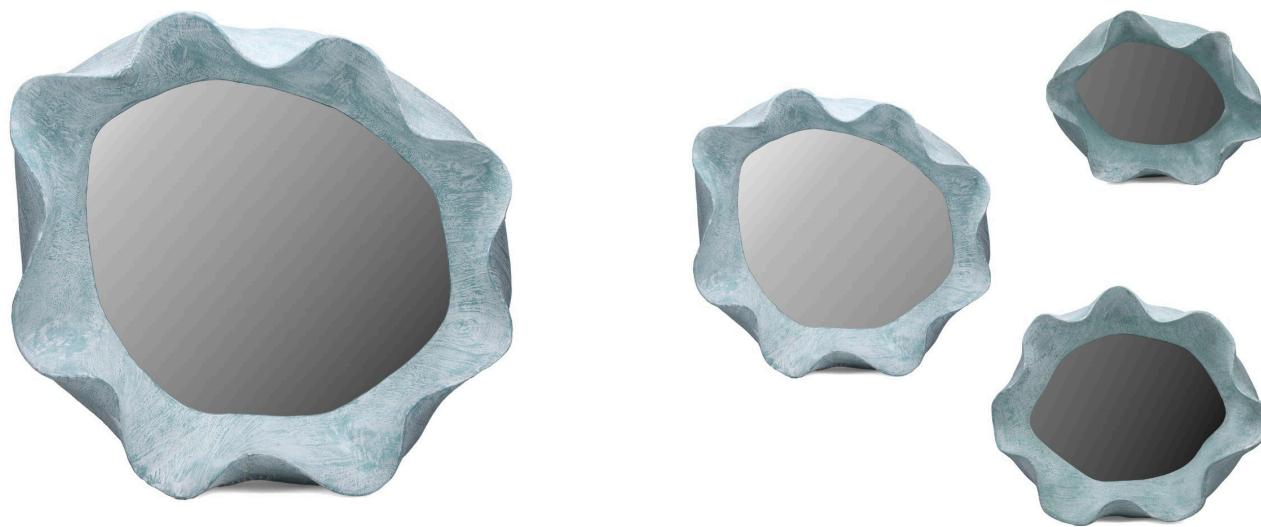

Jawbone Blue Wash Mirror w/ live edge - Large

SKU#: D960LB

Product Images

Short Description

- Made of Resin
- Dimensions: 20"L 23.5"W 6"H
- Wipe with damp cloth
- Ship Via: UPS/ Fed Ex
- Imported

Description

This Jawbone mirror boasts a beautiful natural resin finish that will accent any room. Perfect to pair with almost any existing decor, this mirror will win the attention of everyone.

Also available in medium and small.