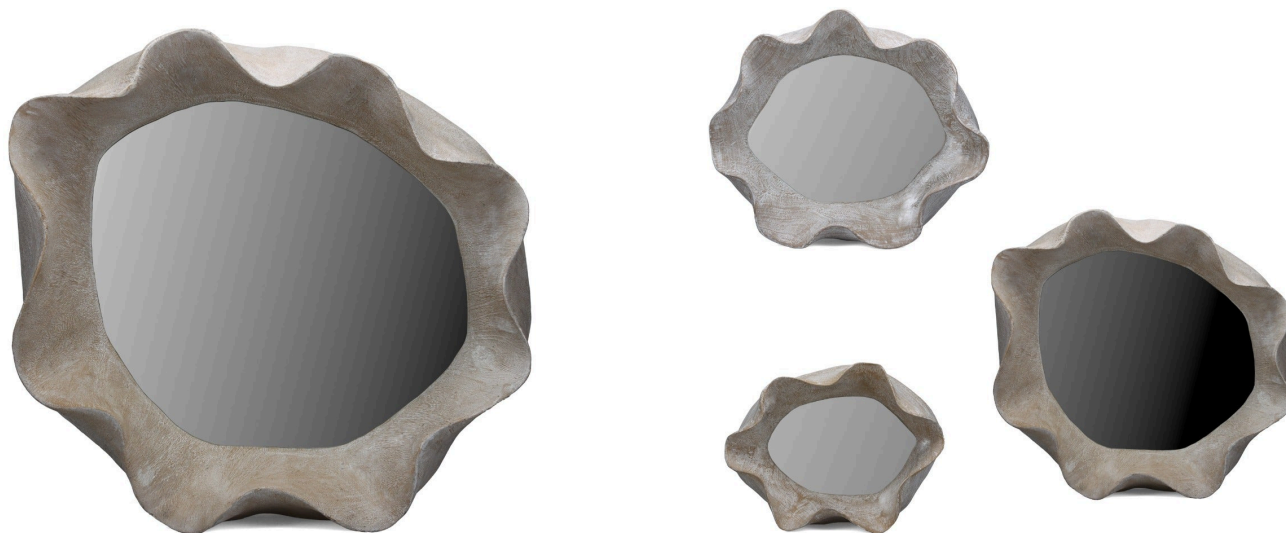

# IBOLILI

## Jawbone White Wash Mirror w/ live edge - Large

SKU#: D960LWW

### Short Description

---

- Made of Resin
- Dimensions: 20"L 23.5"W 6"H
- Wipe with damp cloth
- Ship Via: UPS/ Fed Ex
- Imported

### Description

---

This Jawbone mirror boasts a beautiful natural resin finish that will accent any room. Perfect to pair with almost any existing decor, this mirror will win the attention of everyone.