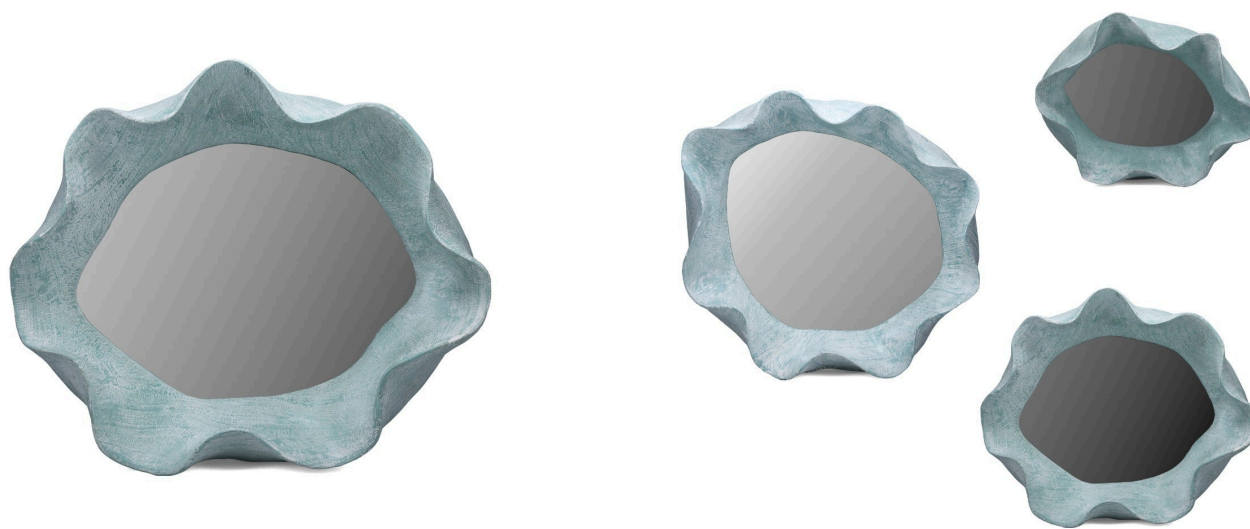

Jawbone Blue Wash Mirror w/ live edge - Medium

SKU#: D960MB

Product Images

Short Description

- Made of Resin
- Dimensions: 19"L 21.5"W 6"H
- Wipe with damp cloth
- Ship Via: UPS/ Fed Ex
- Imported

Description

This Jawbone mirror boasts a beautiful natural resin finish that will accent any room. Perfect to pair with almost any existing decor, this mirror will win the attention of everyone.

Also available in large and small.