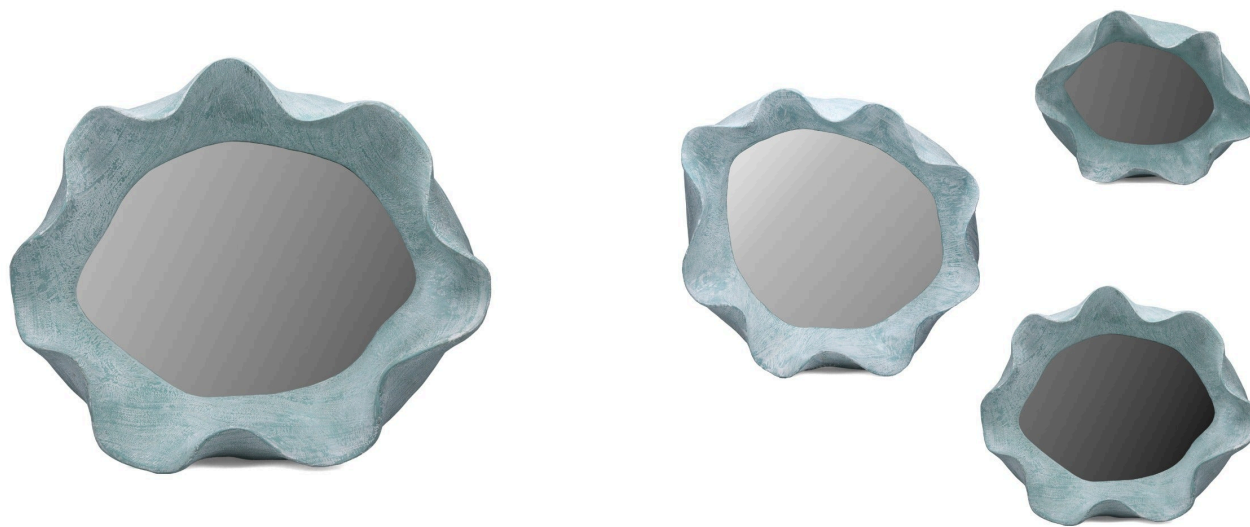

Jawbone Blue Wash Mirror w/ live edge - Medium

SKU#: D960MB

Product Images

Short Description

- Made of Resin
- Dimensions: 19"L 21.5"W 6"H
- Wipe with damp cloth
- Ship Via: UPS/ Fed Ex
- Imported

Description

This Jawbone mirror boasts a beautiful natural resin finish that will accent any room. Perfect to pair with almost any existing decor, this mirror will win the attention of everyone.

Also available in large and small.