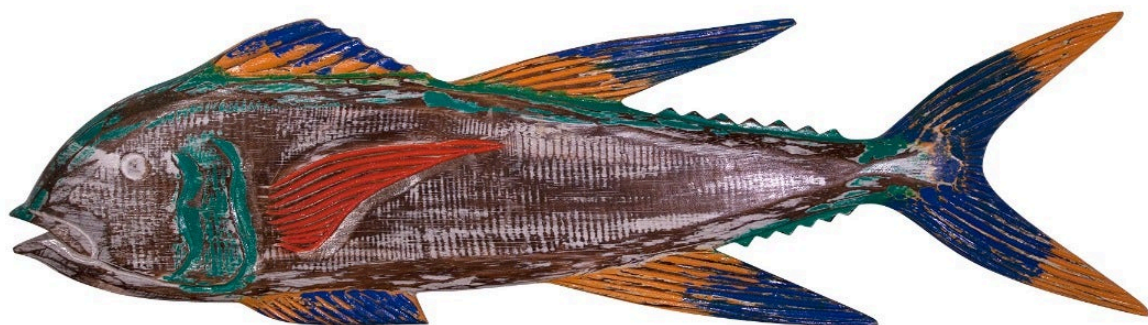

## Taco Shack Tuna Wall Sculpture

SKU#: E006

Product Images

---

## Short Description

---

- Made of Mango Wood
- Dimensions: 32"L 9"W
- Wipe with damp cloth
- Ship Via: UPS / Fed Ex
- Imported

## Description

---

Under the Sea is the place to be! This hand carved Tuna is crafted from Mango Wood. Beautifully carved by the hands of Indonesian artisans, this piece is sure to bring life to your nautical decor.