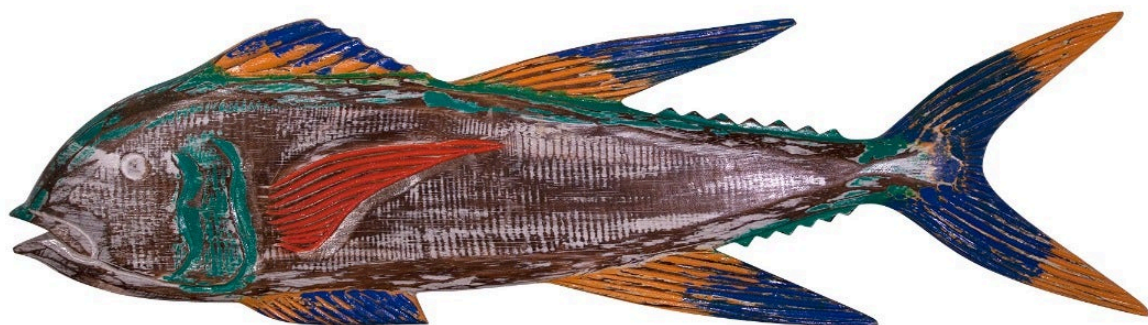

Taco Shack Tuna Wall Sculpture

SKU#: E006

Product Images

Short Description

- Made of Mango Wood
- Dimensions: 32"L 9"W
- Wipe with damp cloth
- Ship Via: UPS / Fed Ex
- Imported

Description

Under the Sea is the place to be! This hand carved Tuna is crafted from Mango Wood. Beautifully carved by the hands of Indonesian artisans, this piece is sure to bring life to your nautical decor.