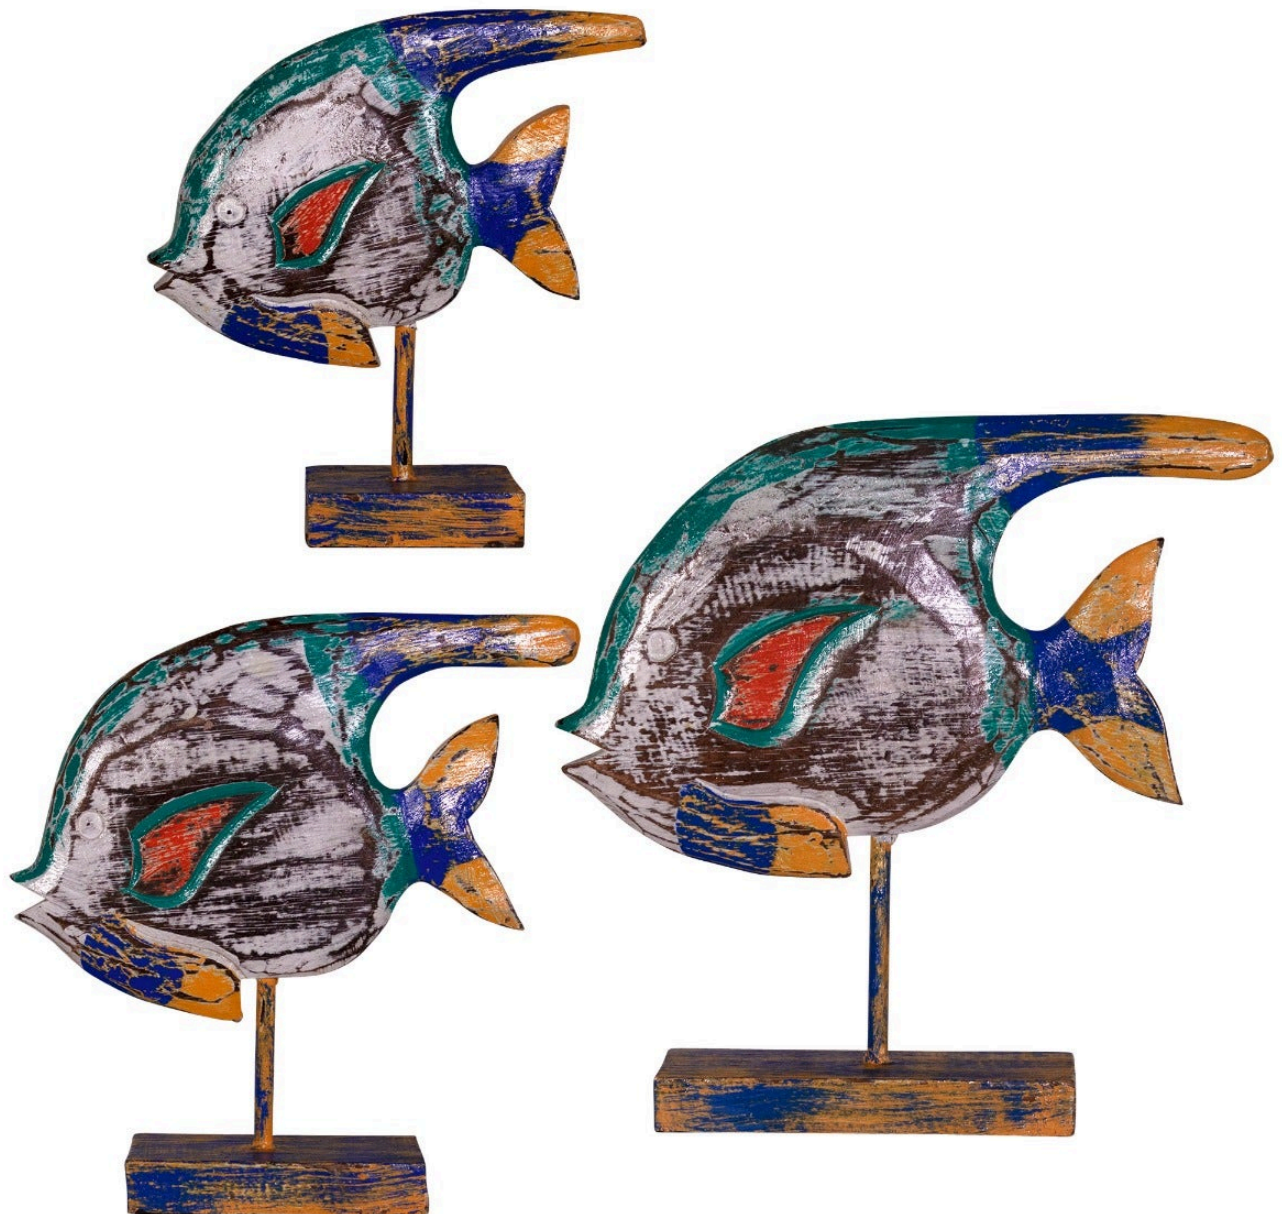

## Sun Sail Fish, Set of 3

SKU#: E009

### Product Images

---

## Short Description

---

- Made of Mango Wood
- Dimensions: 14"L 3.5"W 14"H - 10"L 3.5"W 10"H
- Wipe with damp cloth
- Ship Via: UPS / Fed Ex
- Imported

## Description

---

This Sun Sail Fish set set is a beautifully hand crafted arrangement of coastal decor. Artisans from Indonesia have meticulously used pieces of Mango wood to transform something ordinary into something extraordinary.