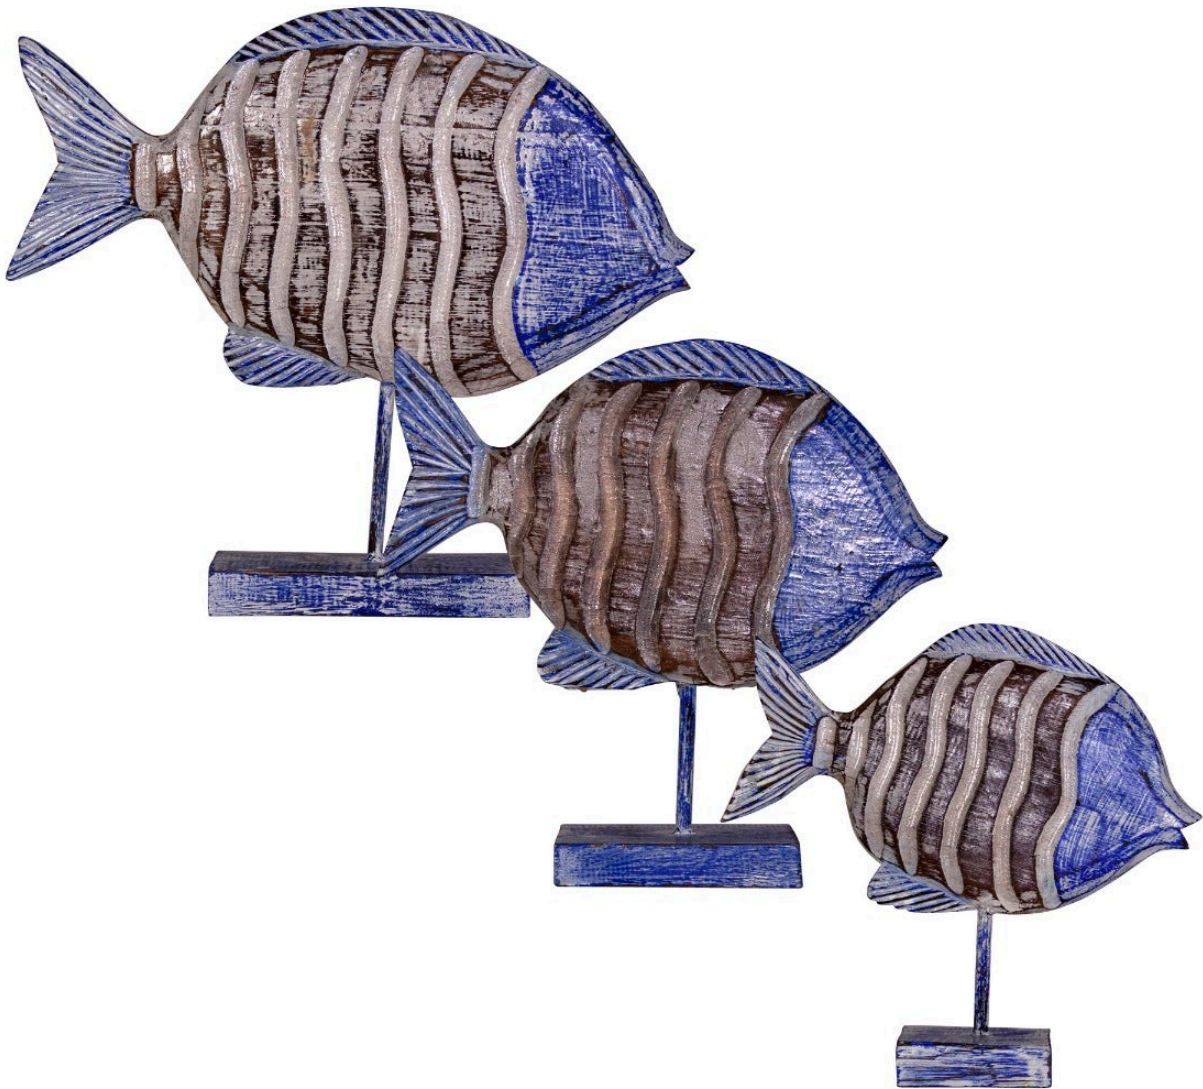

## Stream Line Fish, Set of 3

SKU#: E012

### Product Images

---

## Short Description

---

- Made of Mango Wood
- Dimensions: 17.5"L 3.5"W 15.5"H - 12"L 3.5"W 12"H
- Wipe with damp cloth
- Ship Via: UPS / Fed Ex
- Imported

## Description

---

This Stream Line Fish set is a beautifully hand crafted arrangement of coastal decor. Artisans from Indonesia have meticulously used pieces of Mango wood to transform something ordinary into something extraordinary.