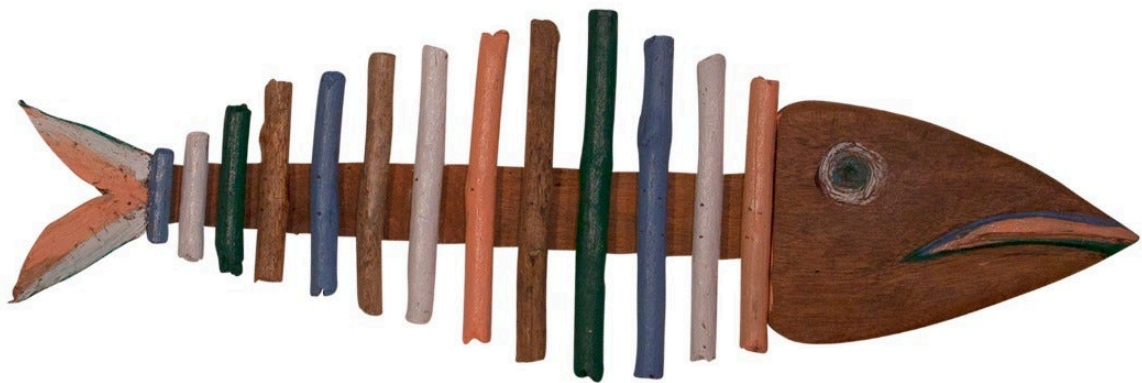

Taco Shack Bone Fish Wall Sculpture, Medium

SKU#: E029

Product Images

Short Description

- Made of Driftwood
- Dimensions: 24"L 8"W
- Wipe with damp cloth
- Ship Via: UPS / Fed Ex
- Imported

Description

Hand gathered driftwood sticks found on the beaches of Indonesia are used to create this wall sculpture that has a natural look blending well with all types of decor- Contemporary, Traditional, Urban, and more. Pieces are selected individually to create this one of a kind piece of art that is unique in any space it occupies.

Driftwood is wood that has been washed onto a shore or beach of a sea, lake, or river by the action of winds, tides or waves. Our driftwood used is a unique 'found' object gathered from the beaches of South East Asia. Each piece is one of a kind.