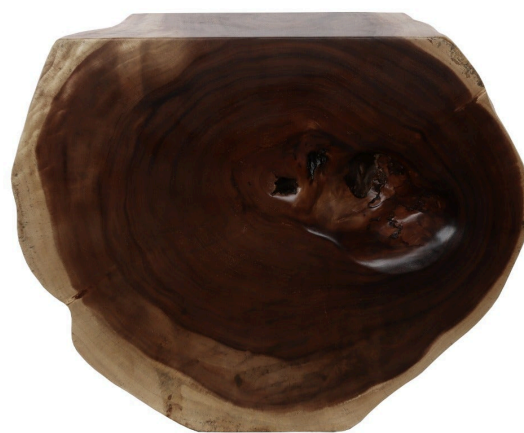

Disscus Suar Console Table

SKU#: A039

Product Images

Short Description

- Made of Suar Wood
- Dimensions: 39"L 17"W 31"H
- Wipe with a damp cloth
- Ship Via: Motor Freight
- Imported

Description

The amazing handcraft ship of this console is recognized as each piece is individually hand-crafted from a solid piece of Suar wood. Our furniture makers have incorporated the natural shape of the tree into their design, allowing you to see the beauty and grain of the tree. Each console table is as unique as the tree it is made of. Truly, a one-of-a-kind, statement-making work of art.

Made with SUAR WOOD, a hardwood with a straight grain and variations in color. Natural variations in wood make each table unique. SUAR is a fast-growing tree and easily replaced in its native forest.

Skilled artisans work together to create this collection for Ibolili. They are proud of the work they do and they respect the environment and resources that are given to them. We are very happy to support their work and look forward to growing this collection with them.